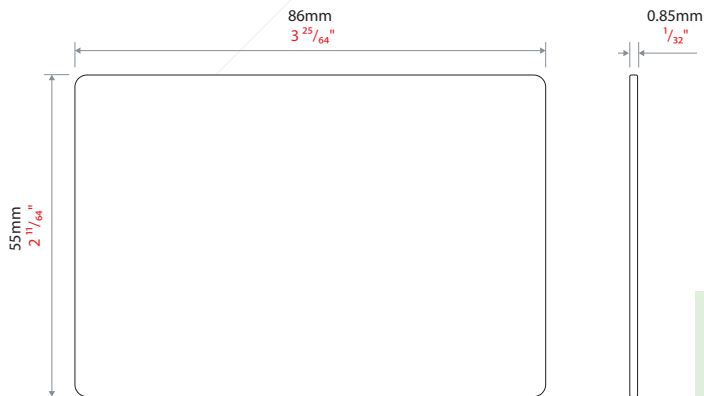

Net2 - Proximity ISO cards, without magstripe

System specifications

Carrier frequency 125kHz

Hardware features

Material Plastic

Signature strip No

Magnetic stripe No

Dimensions

Sales Codes

Net2 - Proximity ISO cards, without magstripe, pack of 10 692-500

Net2 - Proximity ISO cards, without magstripe, pack of 500 692-052

Net2 proximity ISO cards are for use with the Net2 system. The tokens are supplied in packs of 10 or 500.