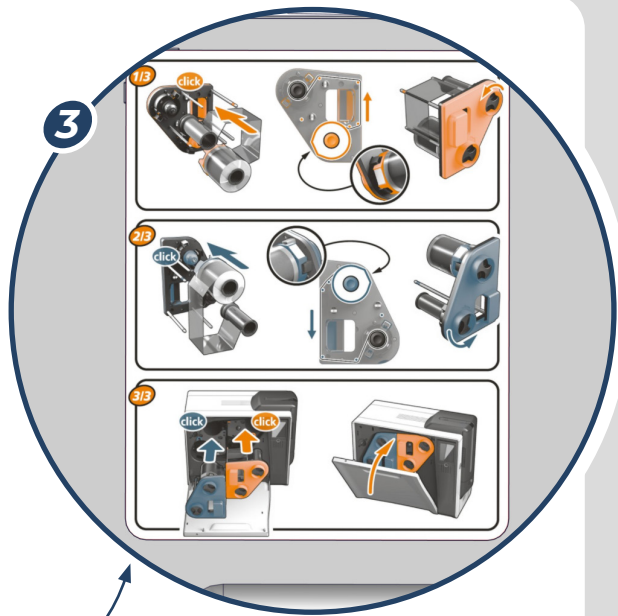

1/4

3

2/4

0.76 mm - 30mil to 1.25mm - 50mil

3/4

4/4

start.evolis.com/agilia

CP013298